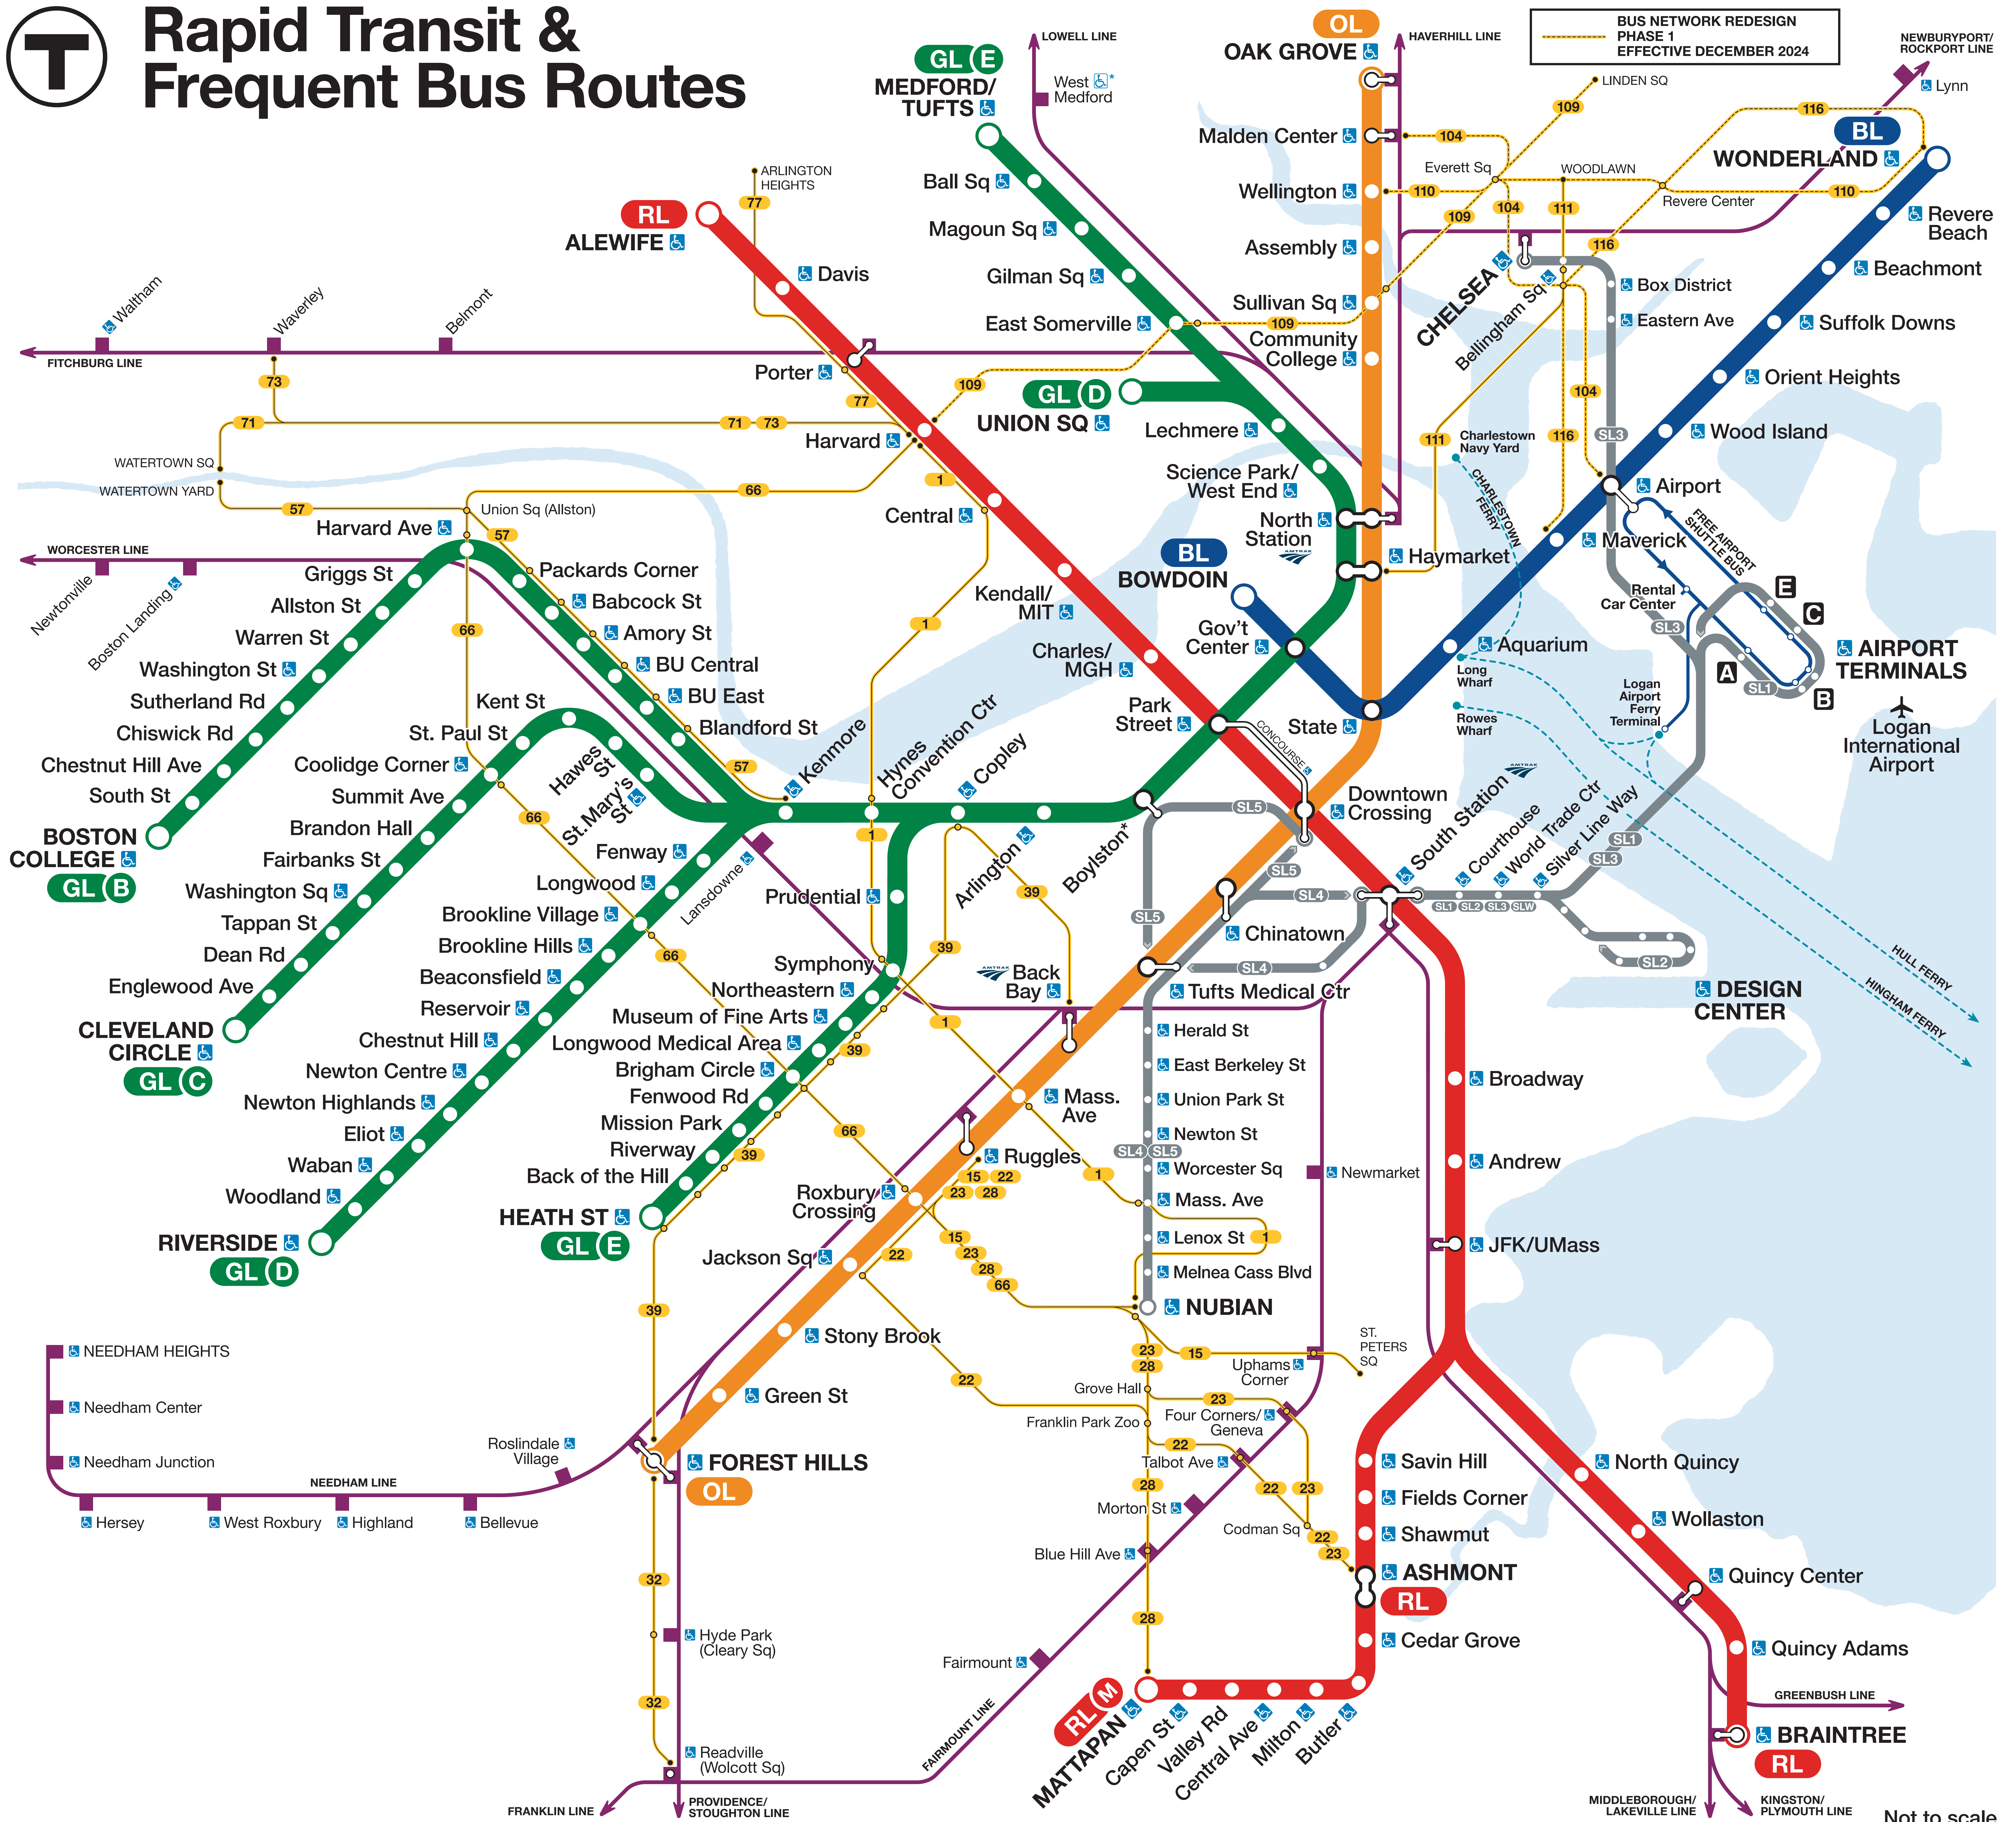

Rapid Transit & Frequent Bus Routes

BL Blue Line	GL Green Line	Terminus Station	Frequent Bus Route Scheduled every 15 minutes or better, 5AM-1AM	Commuter Rail	@MBTA	Customer Communications & Travel Info: www.mbta.com 617-222-3200 / 800-392-6100 / TTY 617-222-5146 Media Inquiries: MBTAMediarelations@mbta.com
OL Orange Line	B Boston College to Gov't Center	Station	15	Ferry	@TheMBTA	MBTA Transit Police: 911 / TTY 617-222-1000
RL Red Line	C Cleveland Circle to Gov't Center	Service Transfer	Silver Line	Amtrak	@TheMBTA	Elevator/escalator/lift updates: 617-222-2828
M Mattapan Line	D Riverside to Union Sq	Rapid Transit Transfer	SL1 SL2 SL3	Free airport shuttle bus provided by Massport	@TheMBTA	All bus service is accessible. Ferry accessibility may vary with tides. *Boylston: only Silver Line is accessible.
	E Heath St to Medford/Tufts	Bus Transfer	SL4 SL5 SLW	Future accessibility planned	@TheMBTA	